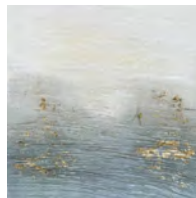

Embrace III

H45 x W45 cm

Mixed media on wood

£595

Recall II

H43 x W43 cm

Mixed media on wood

£595