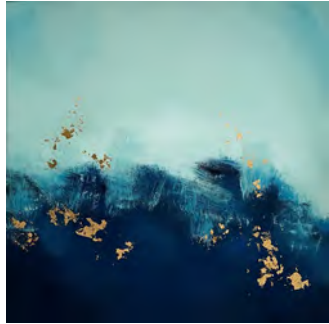

Resonate

H85 x W105 cm

Mixed media on wood

£1795

Embrace I

H85 x W85 cm

Mixed media on wood

£1595

Reminisce II

H85 x W85 cm

Mixed media on wood

£1595