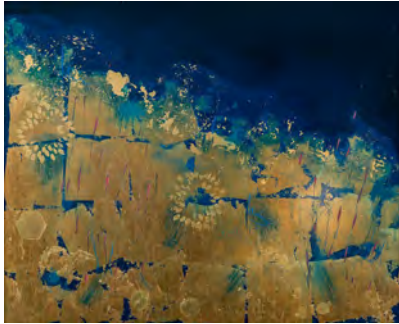

Resonate

H85 x W105 cm

Mixed media on wood

£1795

Embrace I

H85 x W85 cm

Mixed media on wood

£1595

Reminisce II

H85 x W85 cm

Mixed media on wood

£1595