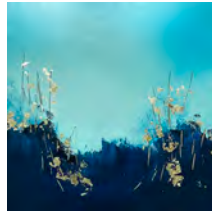

Once

H86 x W65 cm

Mixed media on wood

£1495

Untitled V

H65 x W65 cm

Mixed media on wood

£1100