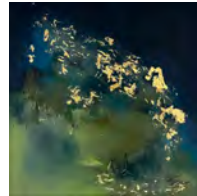

Once

H86 x W65 cm

Mixed media on wood

£1495

Untitled V

H65 x W65 cm

Mixed media on wood

£1100