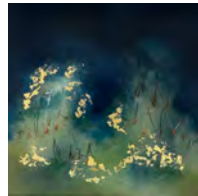

Once

H86 x W65 cm

Mixed media on wood

£1495

Untitled V

H65 x W65 cm

Mixed media on wood

£1100