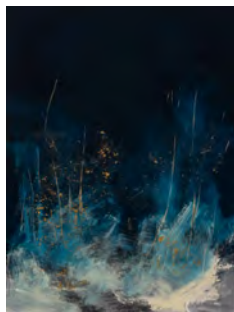

Endure

H65 x W65 cm

Mixed media on wood

£1100

Once

H86 x W65 cm

Mixed media on wood

£1495

Untitled V

H65 x W65 cm

Mixed media on wood

£1100